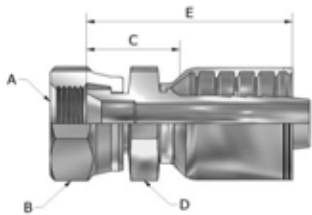

DS205 SERIES(JIS Female 30° Flare Straight)

[LIST](#)

PART NUMBER	Products Description									
	Hose In-Dia	Thread PF	Nut Hex		Tail-Growth		Nipple Hex		Overall length	
			MM	Inch	MM	Inch	MM	Inch	MM	Inch
		A	B		C		D		E	
DS205-04-04	1/4	1/4-19	19.0	0.75	22.7	0.89	19.0	0.75	42.3	1.67
DS205-06-04	1/4	3/8-19	22.0	0.87	25.5	1.00	22.0	0.87	45.1	1.78
DS205-06-06	3/8	3/8-19	22.0	0.87	26.1	1.03	22.0	0.87	53.3	2.10
DS205-06-08	1/2	3/8-19	22.0	0.87	26.6	1.05	22.0	0.87	56.8	2.24
DS205-08-08	1/2	1/2-14	27.0	1.06	27.9	1.10	27.0	1.06	58.1	2.29
DS205-12-10	5/8	3/4-14	36.0	1.42	32.4	1.28	36.0	1.42	67.7	2.67
DS205-12-12	3/4	3/4-14	36.0	1.42	32.4	1.28	36.0	1.42	67.8	2.67
DS205-16-16	1"	1"-11	41.0	1.61	36.9	1.45	41.0	1.61	77.7	3.06
DS205-20-20	1-1/4	1-1/4-11	50.0	1.97	42.2	1.66	50.0	1.97	85.9	3.38
DS205-24-24	1-1/2	1-1/2-11	55.0	2.17	48.3	1.90	60.0	2.36	82.7	3.26
DS205-32-32	2"	2"-11	70.0	2.76	52.0	2.05	70.0	2.76	95.9	3.78